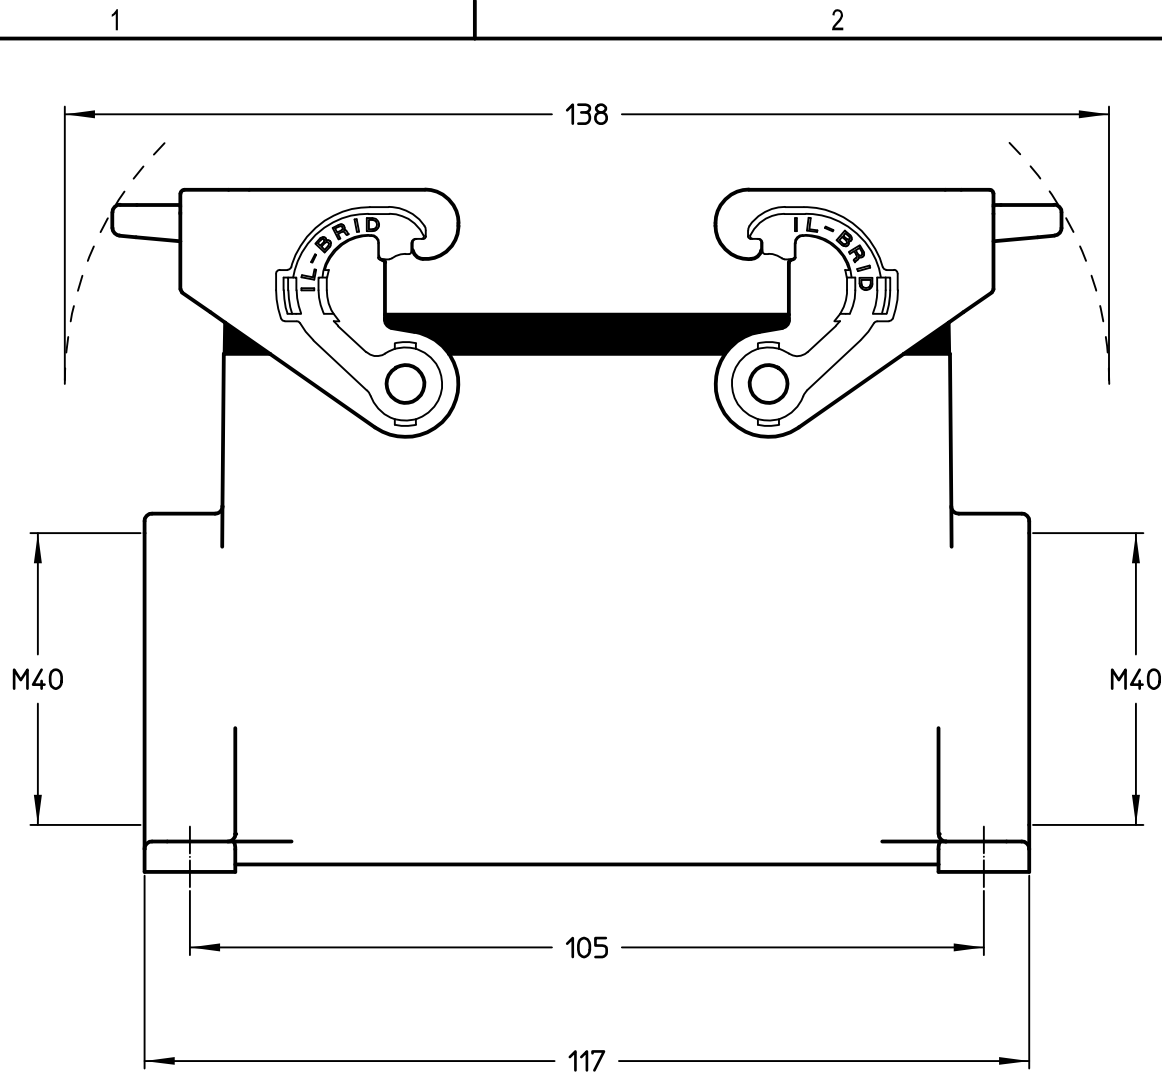

Diritti riservati All rights reserved

Dimensions
in mm

Simplified representation with dimensions without tolerance

Original Size A4

MLAP 16.240

Date 01/03/22

surface mounting housing, size "77.27", 2x M40 side entries,

Sign. G. Renna

with 2 IL-BRID levers

Scale
1:1