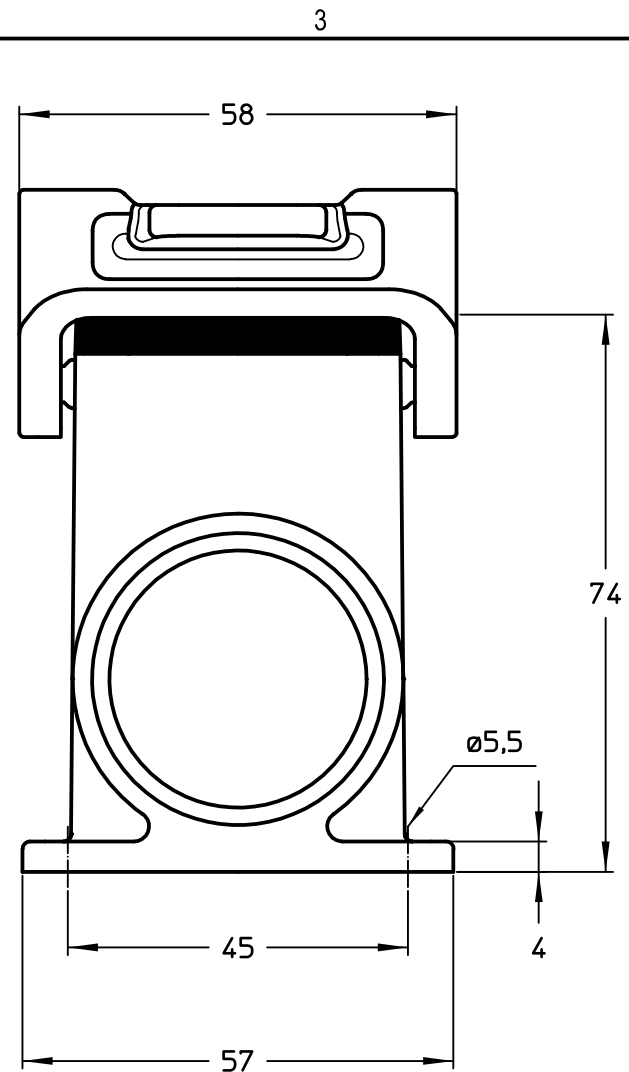

Diritti riservati All rights reserved

Dimensions
in mm

Simplified representation with dimensions without tolerance

Original Size A4

MLAP 16.240

Date 01/03/22

surface mounting housing, size "77.27", 2x M40 side entries,

Sign. G. Renna

with 2 IL-BRID levers

Scale
1:1