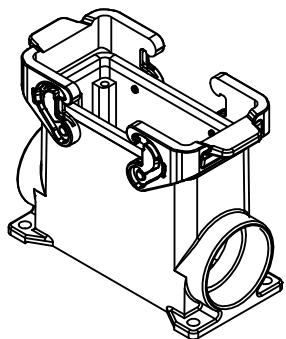

Diritti riservati All rights reserved

Dimensions
in mm

Simplified representation with dimensions without tolerance

Original Size A4

MLAP 16.240

Date 01/03/22

surface mounting housing, size "77.27", 2x M40 side entries,

Sign. G. Renna

with 2 IL-BRID levers

Scale
1:1